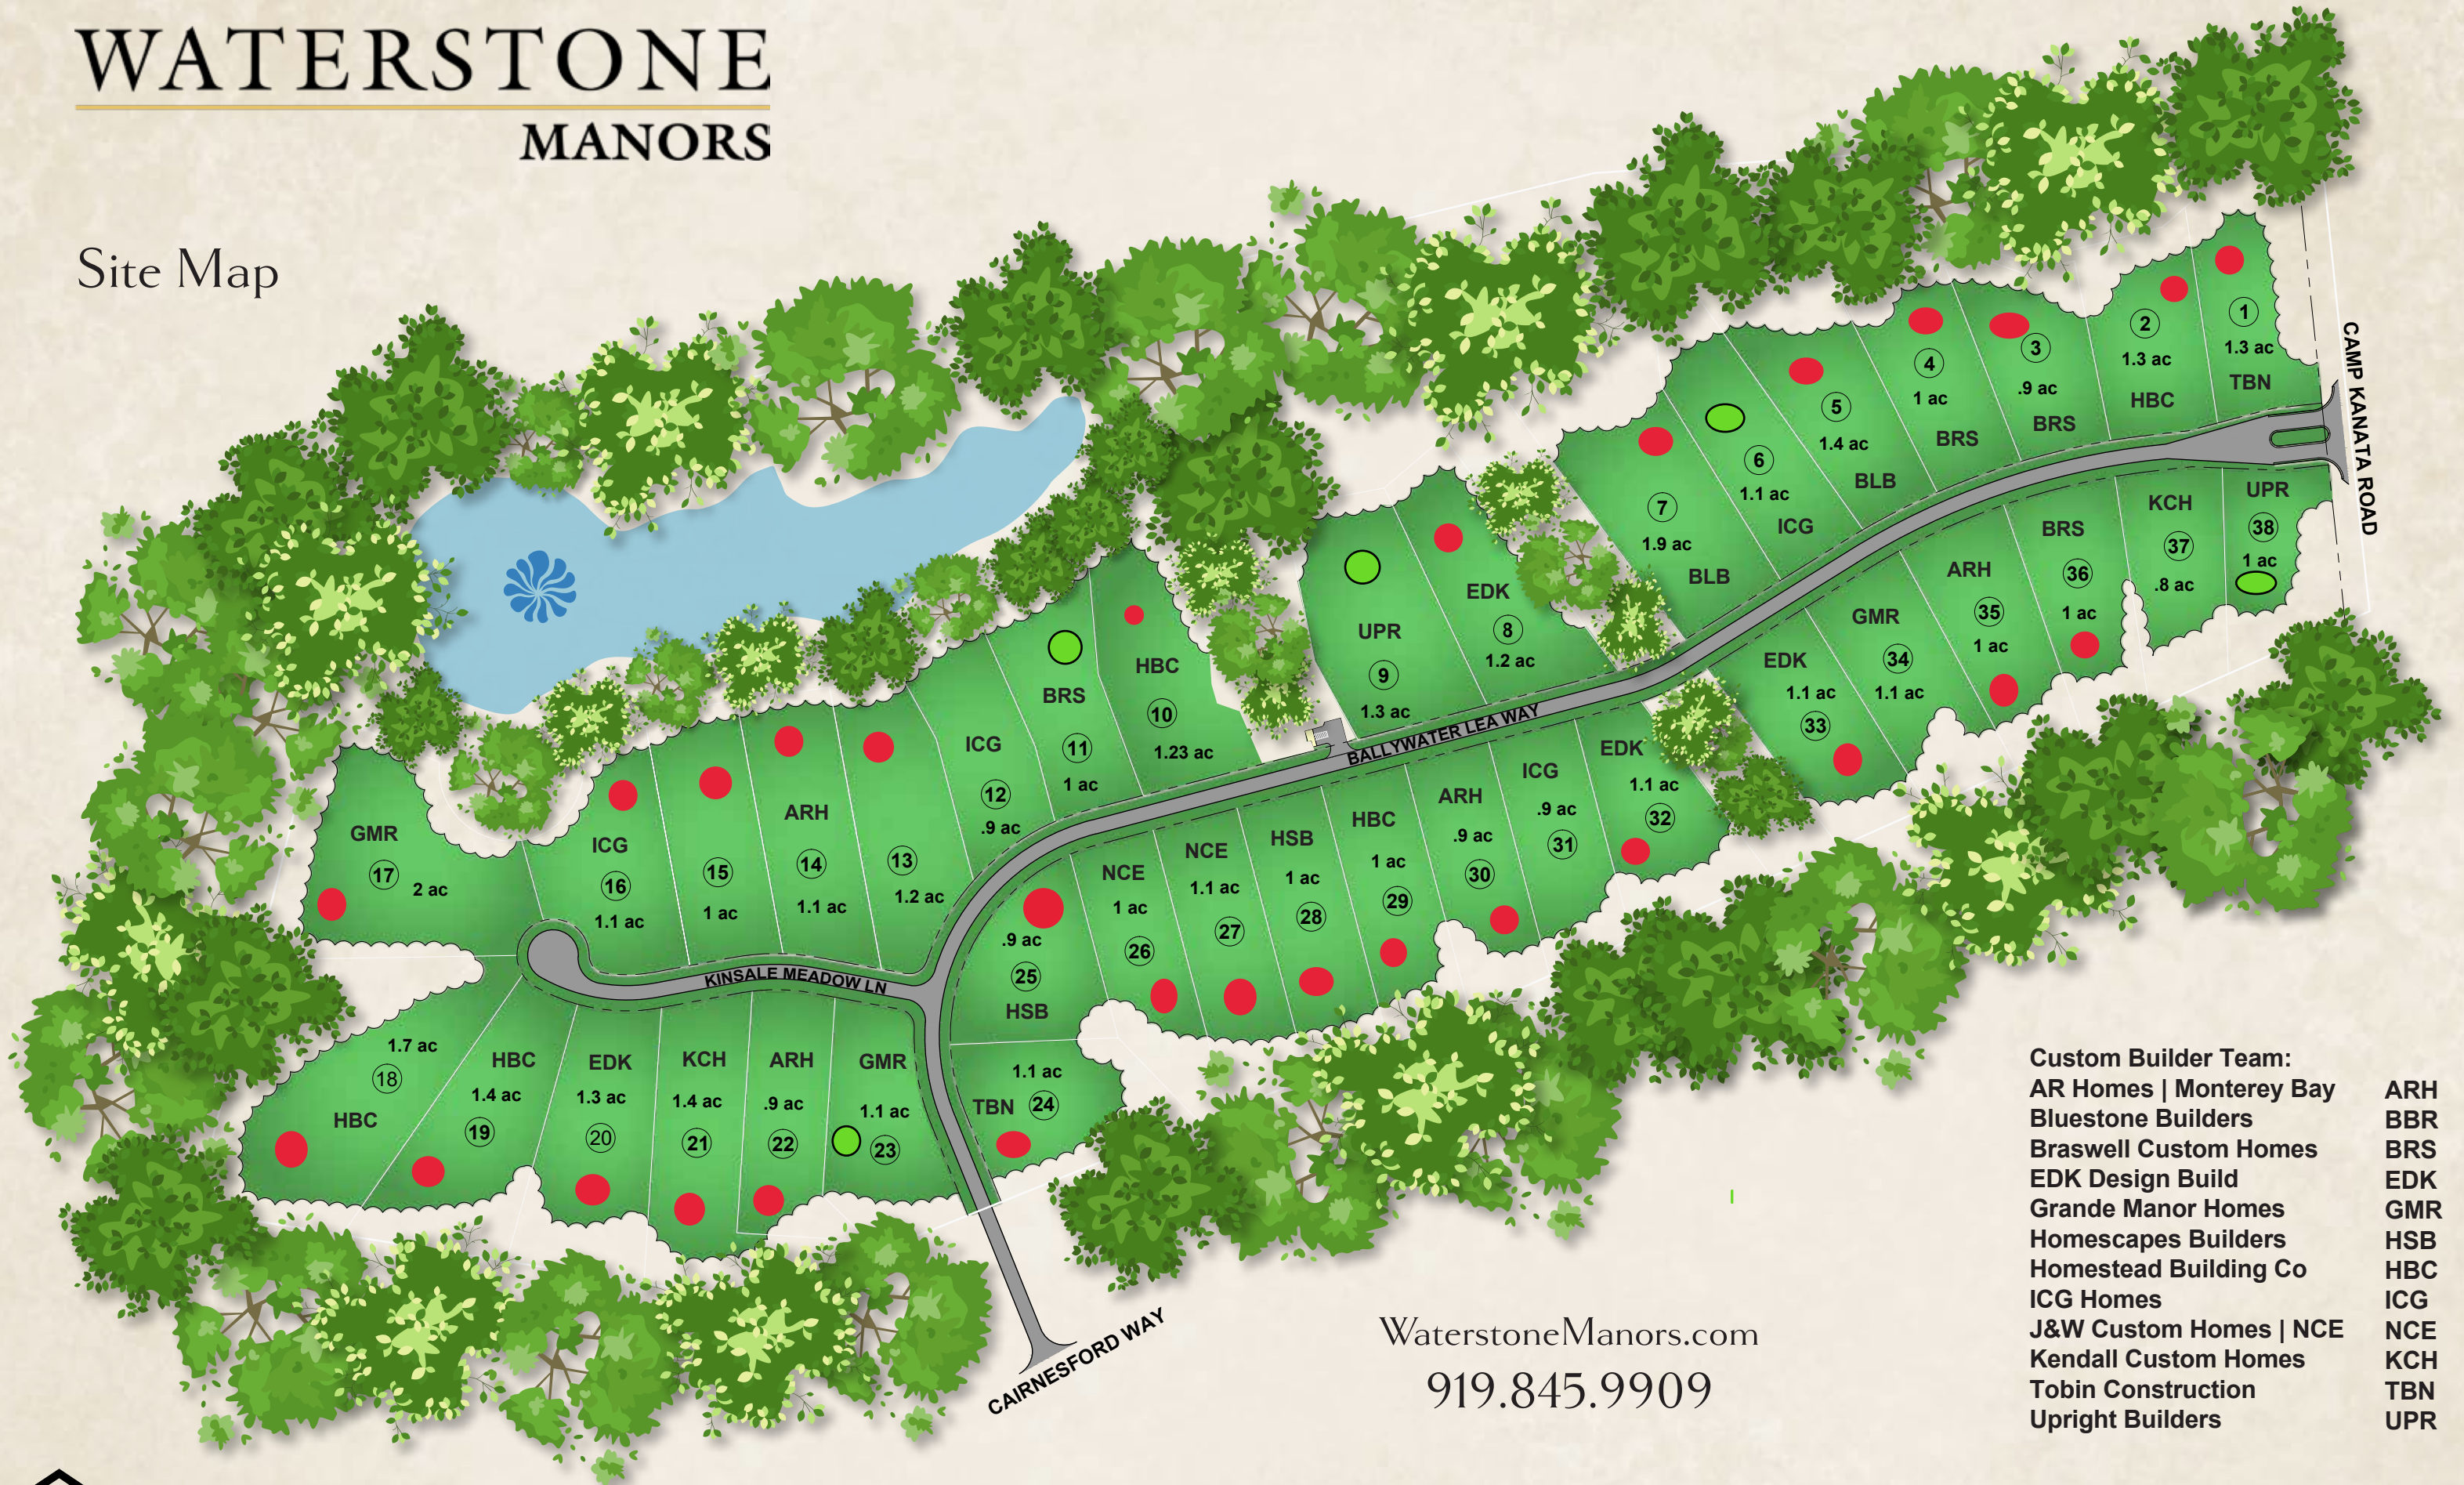

WATERSTONE MANORS

Site Map

- Custom Builder Team:
- AR Homes | Monterey Bay
 - Bluestone Builders
 - Braswell Custom Homes
 - EDK Design Build
 - Grande Manor Homes
 - Homescapes Builders
 - Homestead Building Co
 - ICG Homes
 - J&W Custom Homes | NCE
 - Kendall Custom Homes
 - Tobin Construction
 - Upright Builders
- ARH
 - BBR
 - BRS
 - EDK
 - GMR
 - HSB
 - HBC
 - ICG
 - NCE
 - KCH
 - TBN
 - UPR

102622